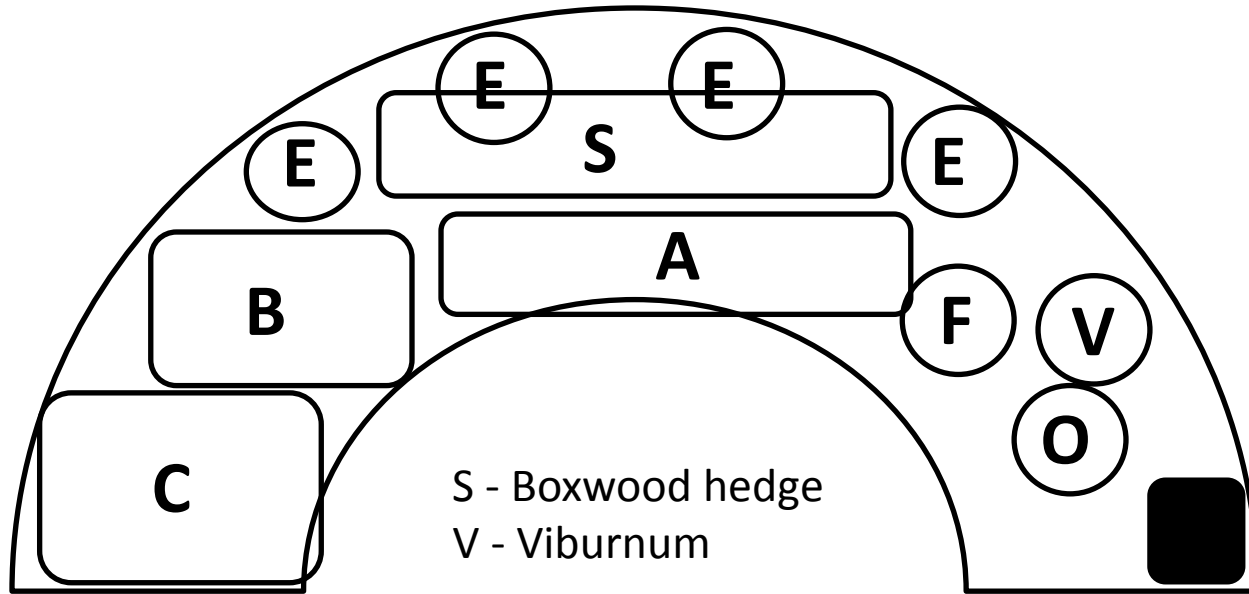

Bed R – Songbird Garden