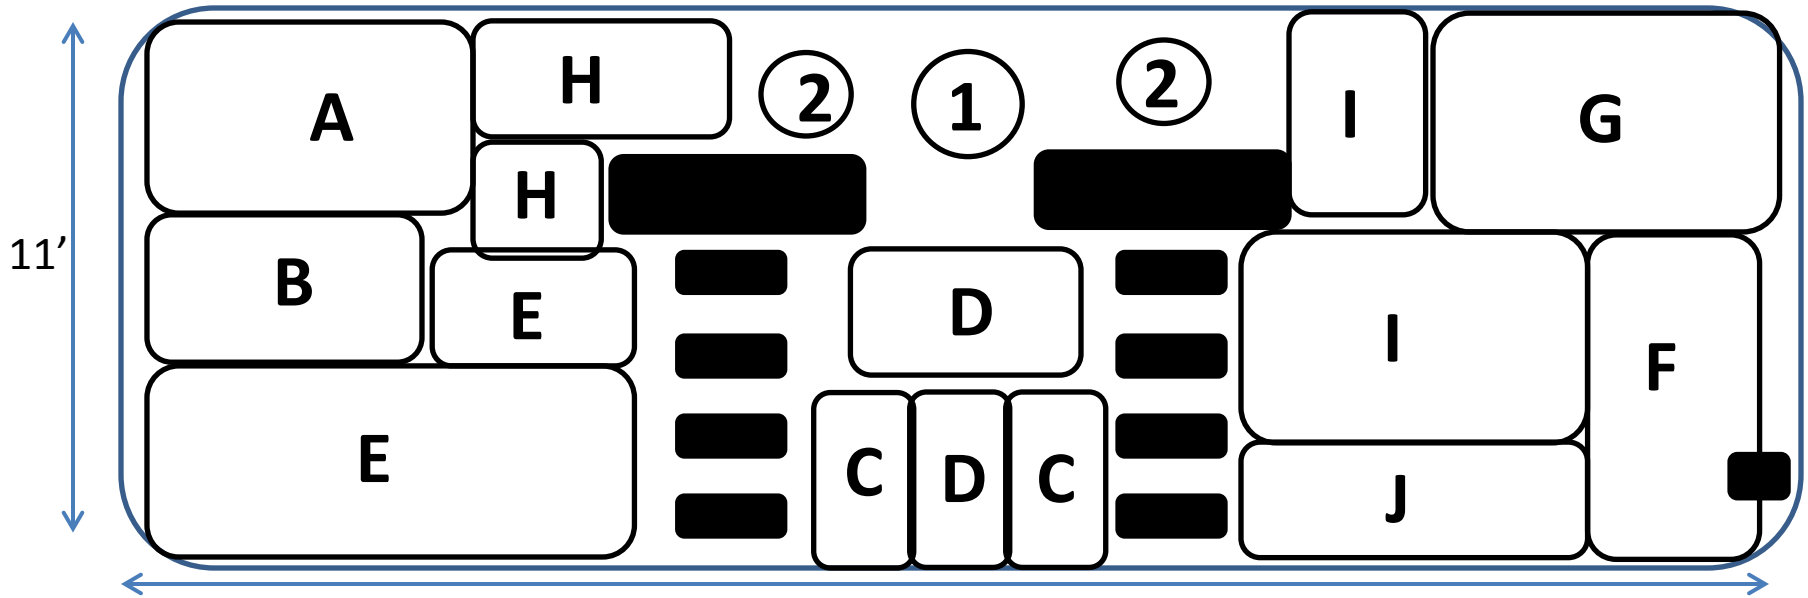

Bed G – Songbird and Wildflower Garden

- A - Seaside Goldenrod
- B – Blue Wild Indigo
- C - Purple Coneflower
- D – Dotted Mint
- E – Golden Alexanders
- F – Anise Hyssop

48'

- G – Swamp Milkweed
- H – New England Aster
- I – Wild Bergamot
- J – Lanceleaf Coreopsis

S = Shrub – Sweetspire, Sweetpepper Bush

Located Along 3rd Ave Near 115th St South of Pump House Parking Area